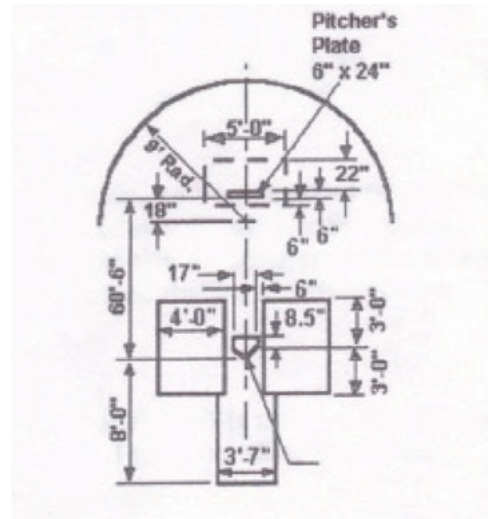

Infield Material Calculations

When planning your needs for FieldGem, use the following chart as a guide. Individual field conditions may cause quantity needs to vary. Contact your Luck Stone Sales Consultant for a personalized assessment.

Field Type	1" Depth	2" Depth	3" Depth
Regulation Grass Infield (95' Radius)	48 tons	96 tons	145 tons
Regulation Skinned Infield (95' Radius)	75 tons	150 tons	224 tons
Little League Grass Infield (50' Radius)	15 tons	29 tons	44 tons
Little League Skinned Infield (50' Radius)	26 tons	51 tons	77 tons
Softball (50' Radius)	26 tons	51 tons	77 tons
Softball (60' Radius)	33 tons	66 tons	100 tons
Softball (70' Radius)	40 tons	80 tons	120 tons