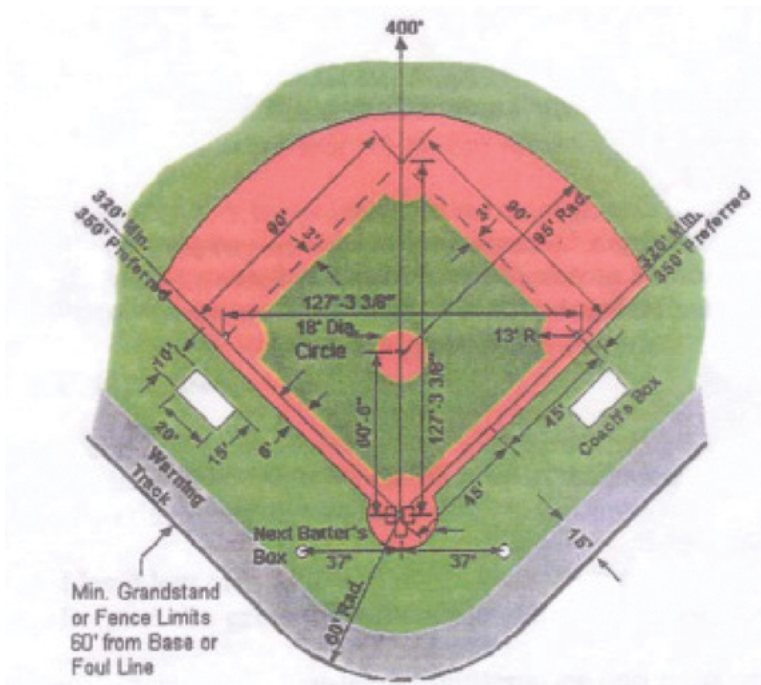

Infield Material Calculations

When planning your needs for FieldGem, use the following chart as a guide. Individual field conditions may cause quantity needs to vary. Contact your Luck Stone Sales Consultant for a personalized assessment.

Field Type	1" Depth	2" Depth	3" Depth
Regulation Grass Infield (95' Radius)	48 tons	96 tons	145 tons
Regulation Skinned Infield (95' Radius)	75 tons	150 tons	224 tons
Little League Grass Infield (50' Radius)	15 tons	29 tons	44 tons
Little League Skinned Infield (50' Radius)	26 tons	51 tons	77 tons
Softball (50' Radius)	26 tons	51 tons	77 tons
Softball (60' Radius)	33 tons	66 tons	100 tons
Softball (70' Radius)	40 tons	80 tons	120 tons